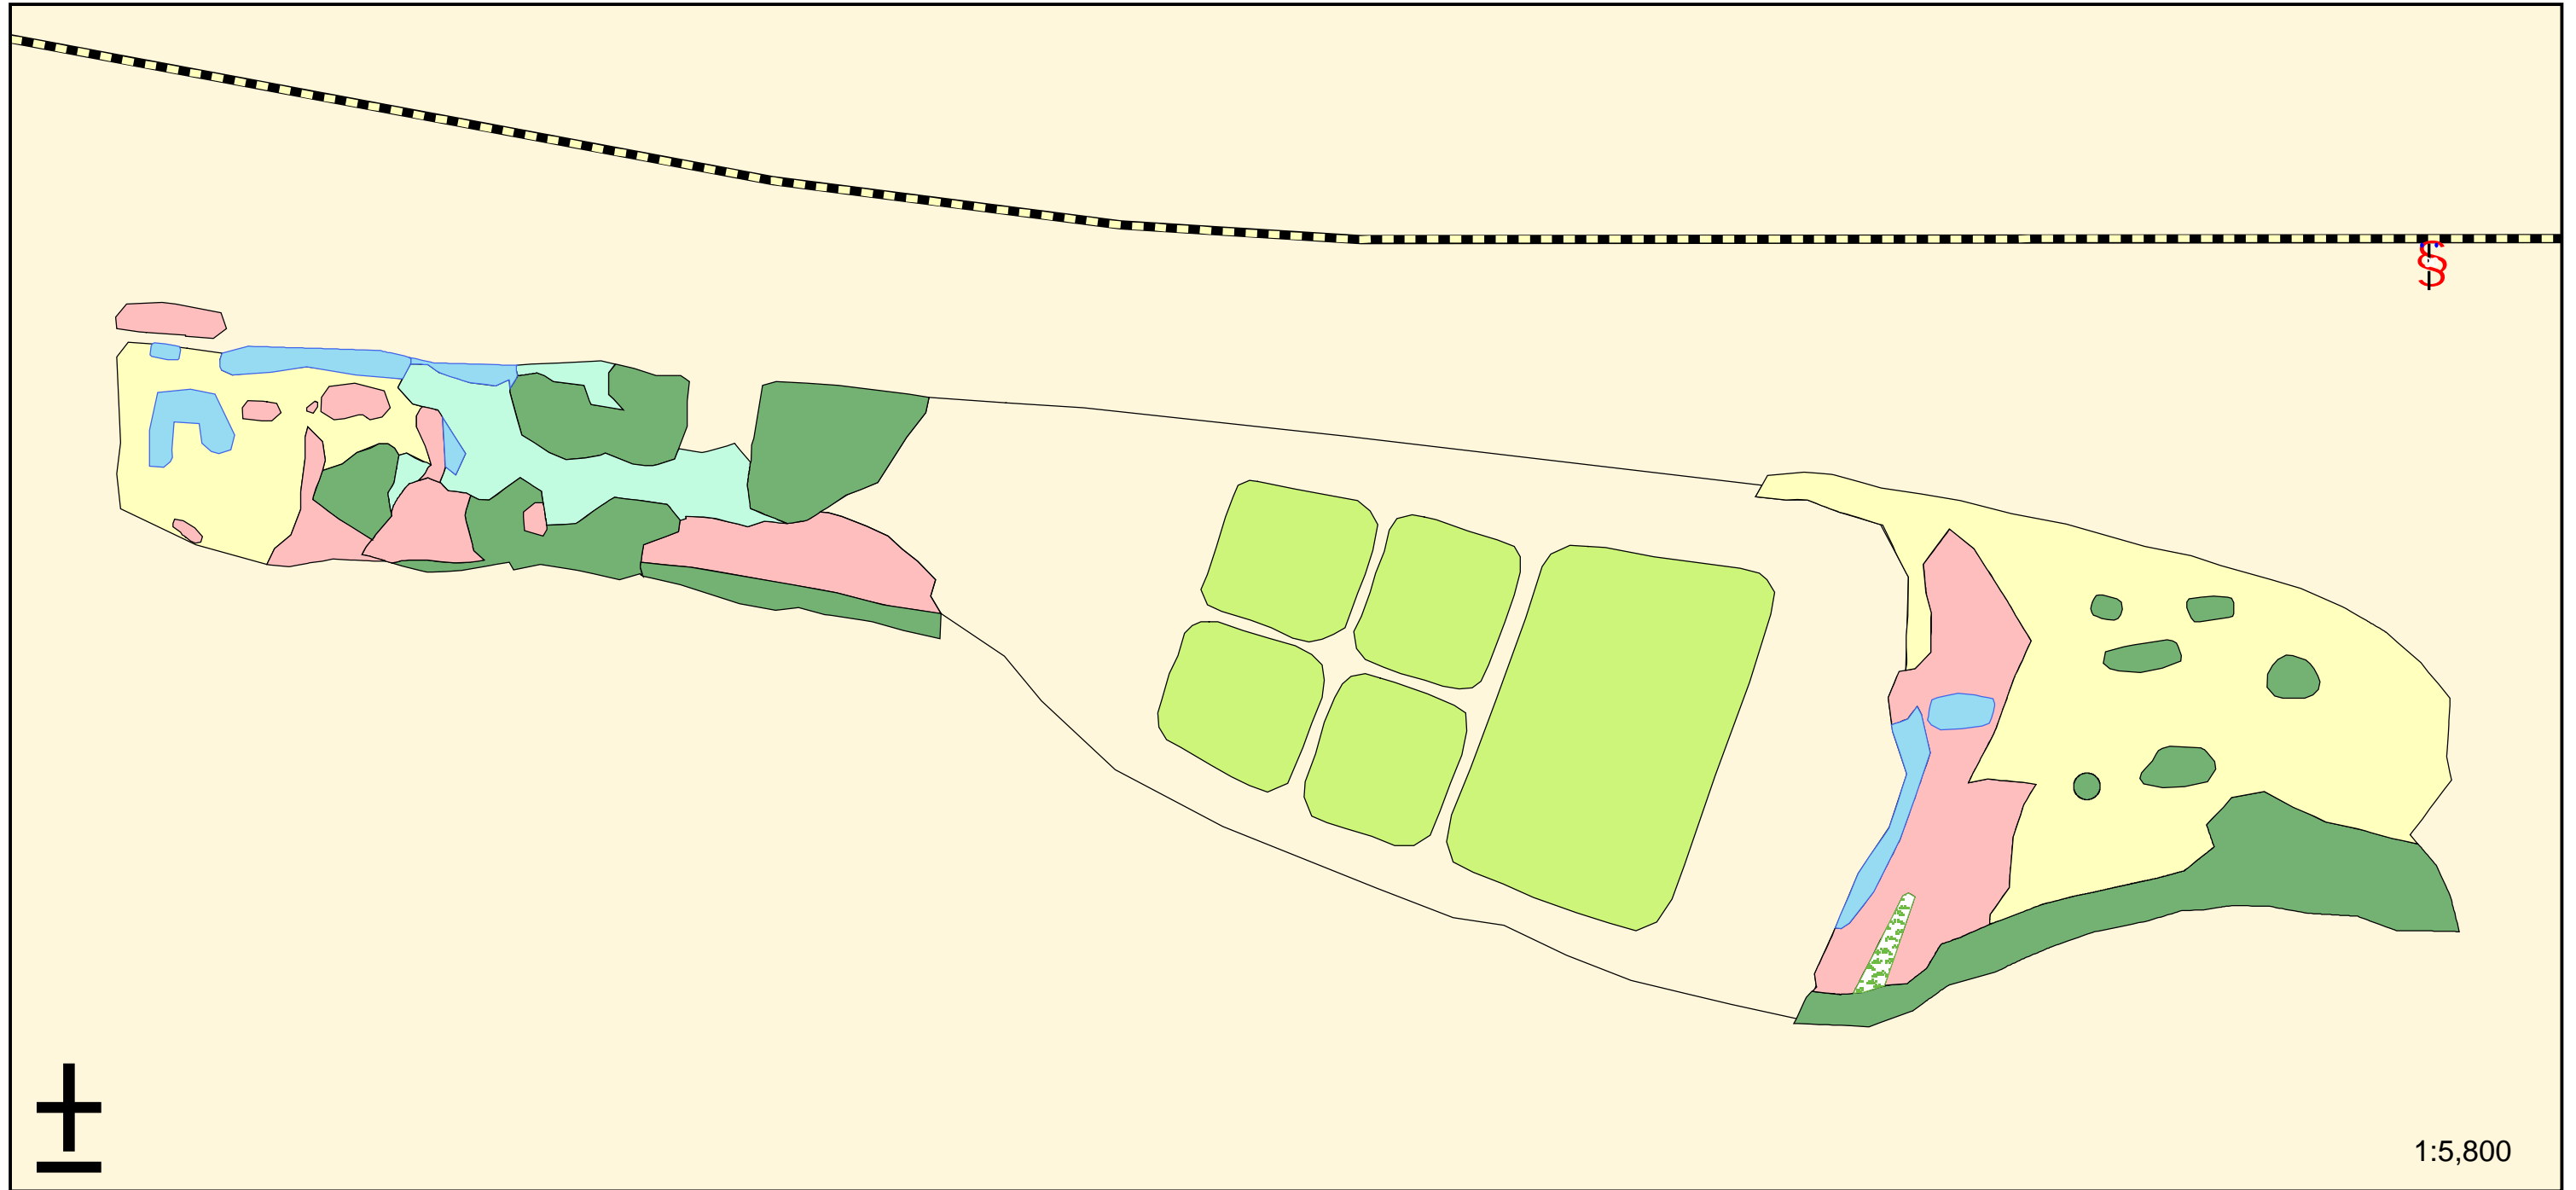

Figure 7. Page Pond Wetland Complex Habitat Delineations, 1997.

**Dominant Habitat**

 palustrine aquatic bed	 palustrine emergent (persistent)	 sedge/grass
 palustrine emergent (non-persistent)	 scrub shrub	 upland
		 Sewage Lagoons

No warranty is made by the U.S. Fish and Wildlife Service as to accuracy, reliability, or completeness of these data for individual or aggregate use with other data. Original data were compiled from various sources. Spatial information may not meet National Map Accuracy Standards. This information may be updated without notification.